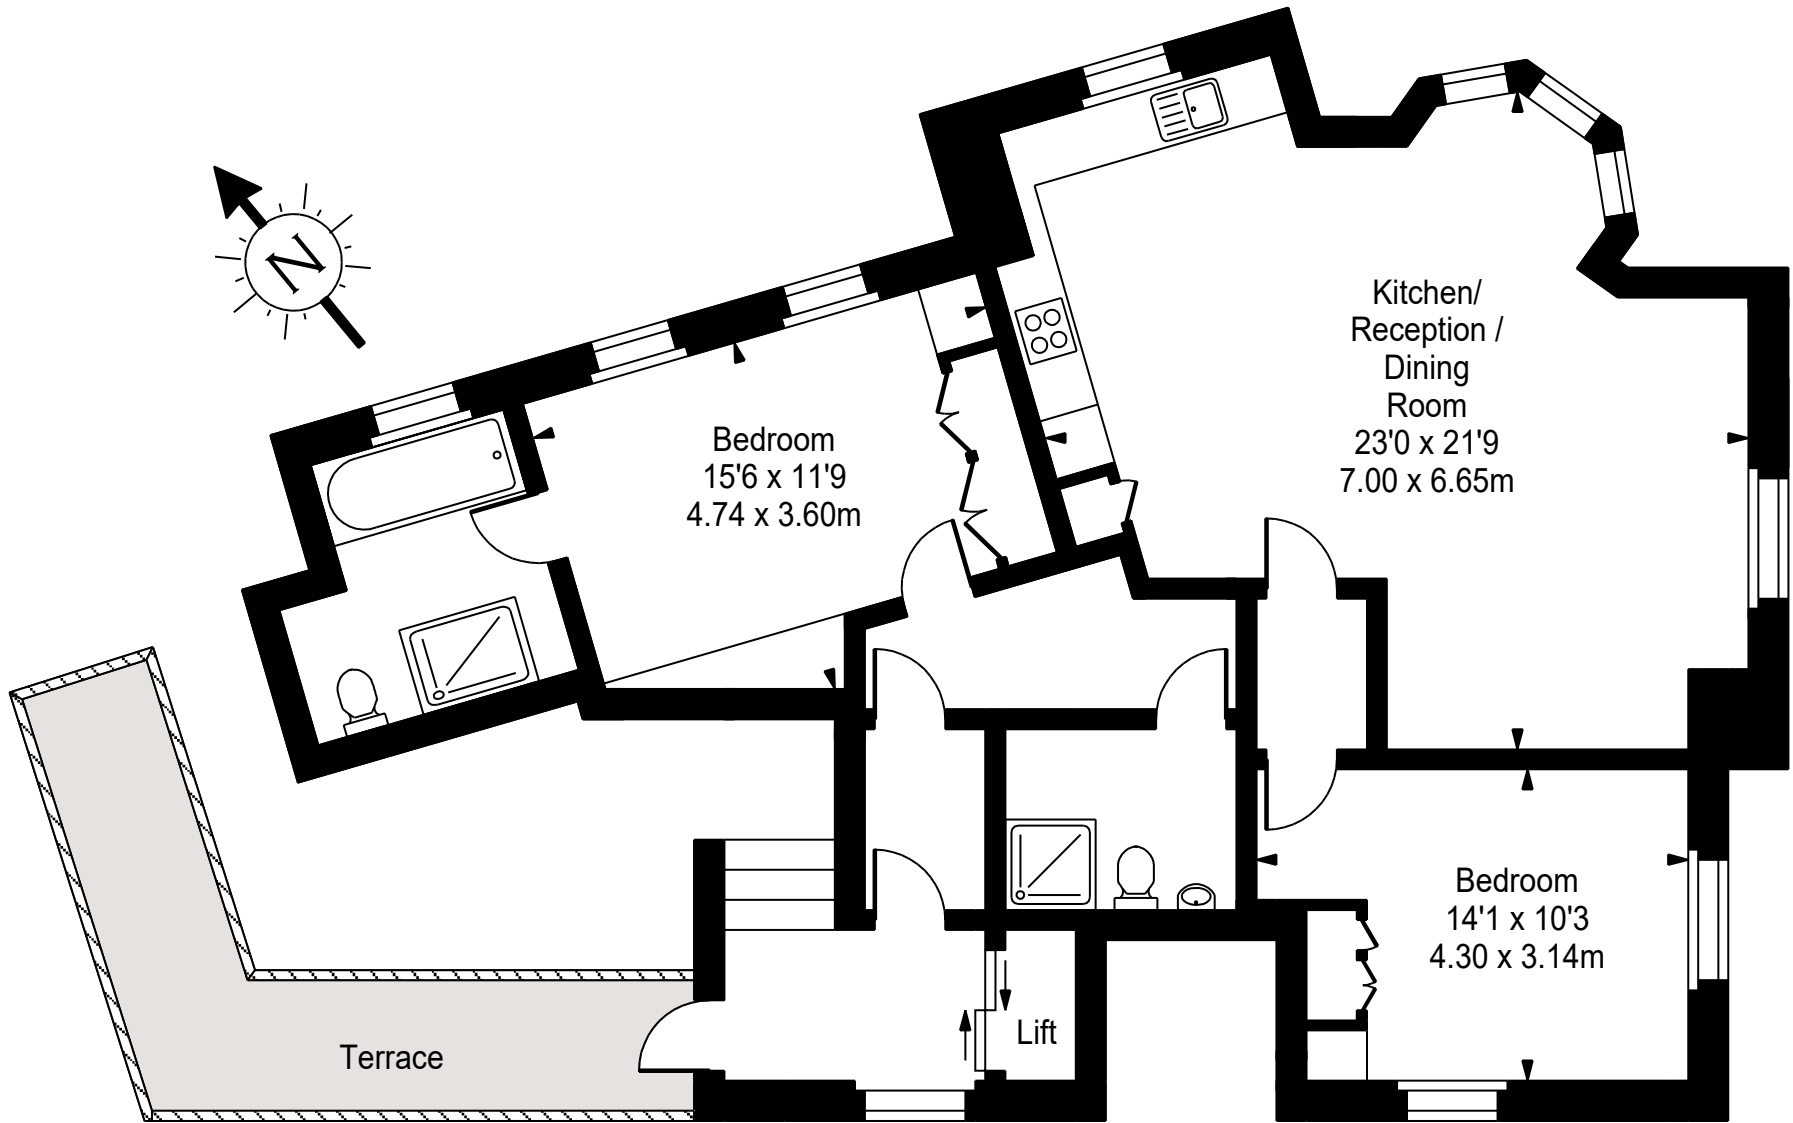

Edwardes House

Fourth Floor

Approx Gross Internal Area **994 Sq Ft - 92.38 Sq M**

FOR ILLUSTRATIVE PURPOSES ONLY. NOT TO SCALE.

Whilst every attempt has been made to ensure the accuracy of the floorplan shown, all measurements, positioning, fixtures, fittings and any other data shown are an approximate interpretation for illustrative purposes only and are not to scale. No responsibility is taken for any error, omission, misstatement or use of data shown.

Floor plan by www.bestangle.co.uk