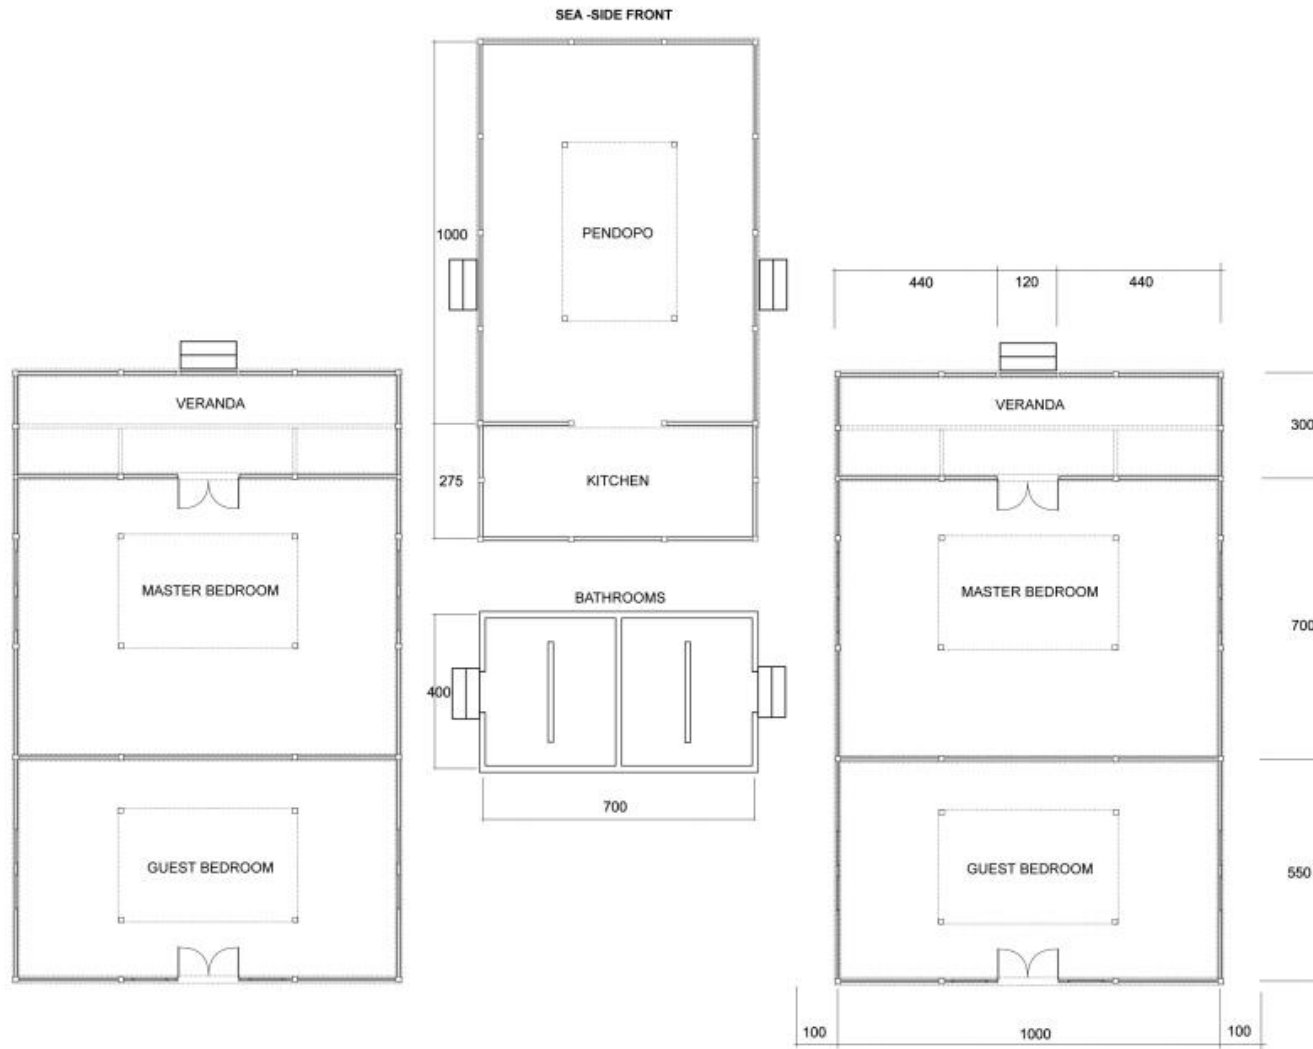

**Pulau Lunik (Puhawang Kecil) Bungalow Complex**

Ⓐ Mid-Section Hall & Dining Area Ⓑ Master Bedrooms Ⓒ Guest Bungalows Ⓓ Out-door Bathrooms Ⓔ Country Kitchen

**Puhawang Kecil Bungalow Floor Plan**

**"Kudus" Villa Floor Plan**

**Guest Bungalow Floor Plan**