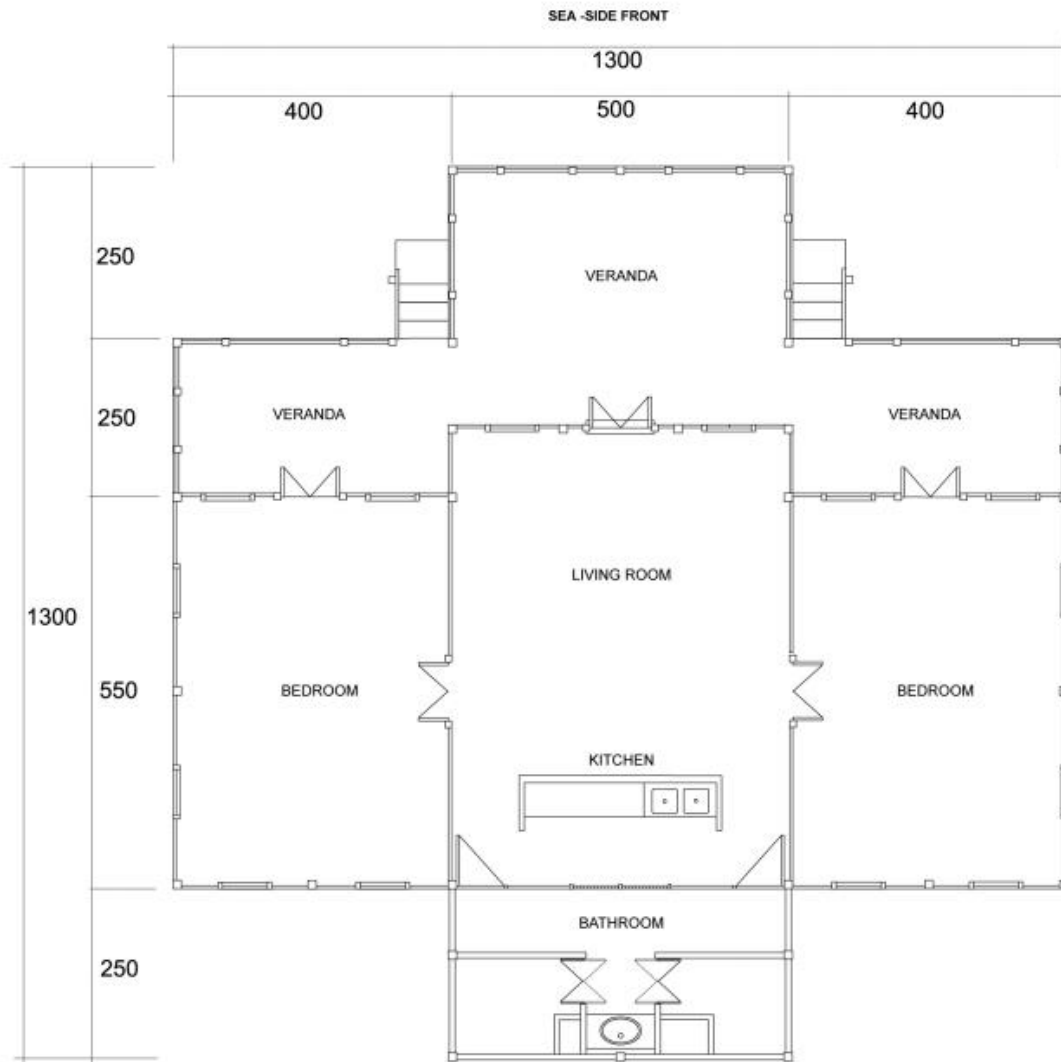

**Pulau Lunik (Puhawang Kecil) Bungalow Complex**

Ⓐ Mid-Section Hall & Dining Area Ⓑ Master Bedrooms Ⓒ Guest Bungalows Ⓓ Out-door Bathrooms Ⓔ Country Kitchen

**Puhawang Kecil Bungalow Floor Plan**

**"Kudus" Villa Floor Plan**

**Guest Bungalow Floor Plan**