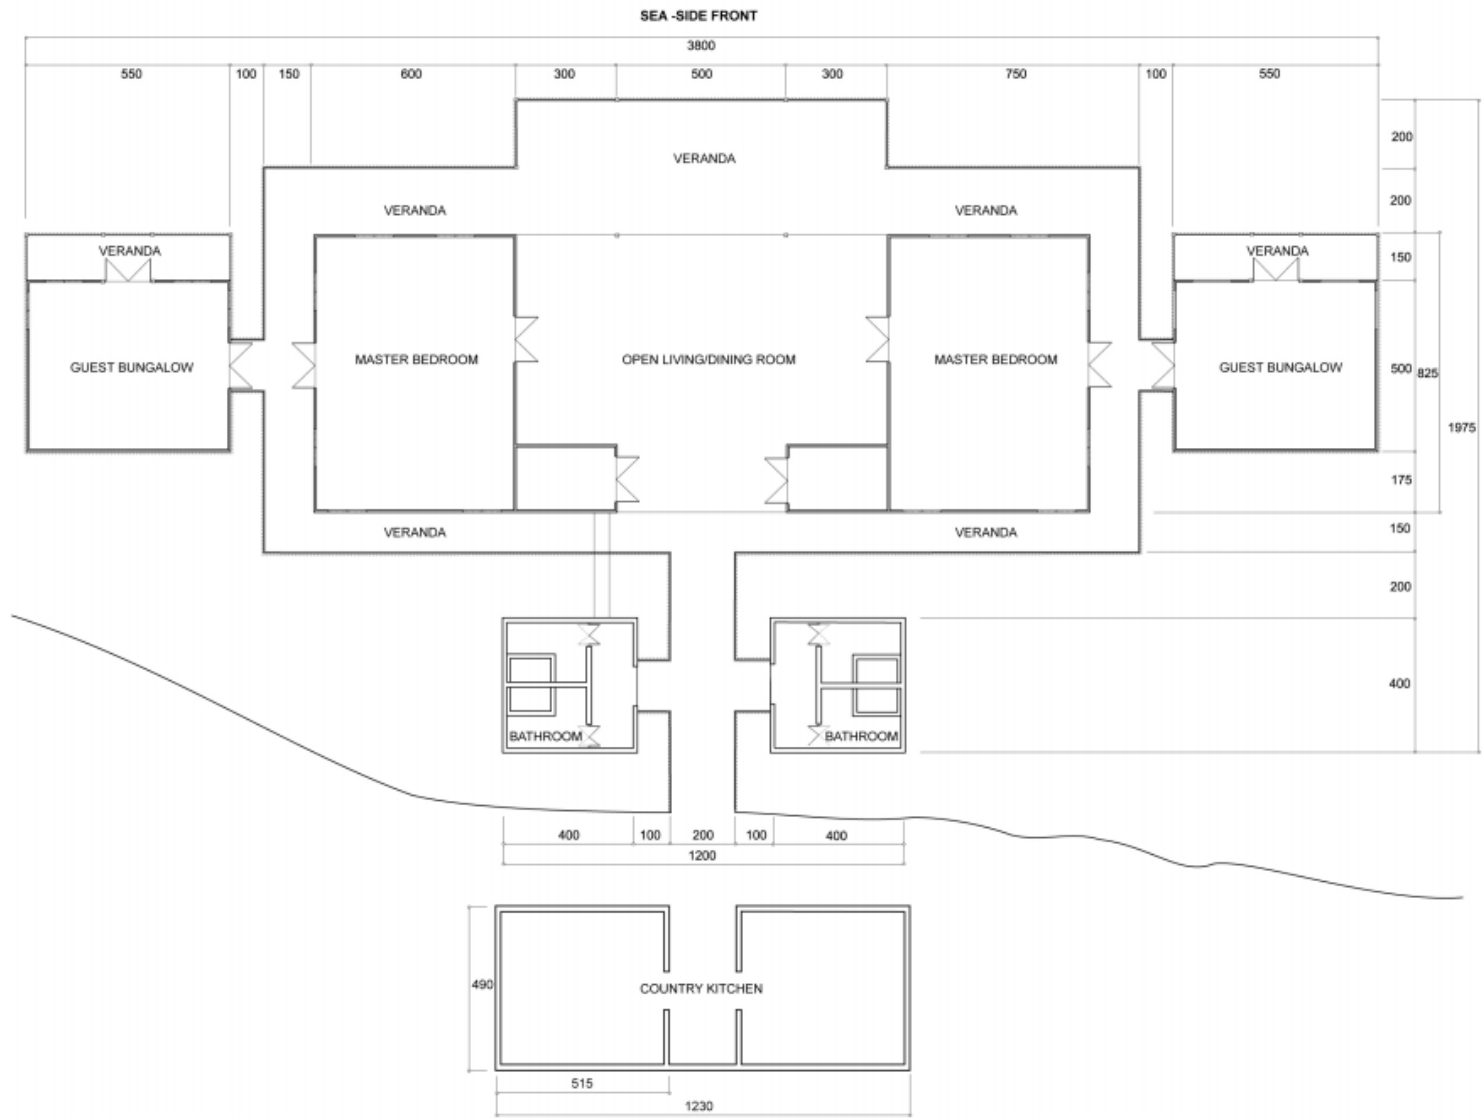

**Pulau Lunik (Puhawang Kecil) Bungalow Complex**

Ⓐ Mid-Section Hall & Dining Area Ⓑ Master Bedrooms Ⓒ Guest Bungalows Ⓓ Out-door Bathrooms Ⓔ Country Kitchen

**Puhawang Kecil Bungalow Floor Plan**

**"Kudus" Villa Floor Plan**

**Guest Bungalow Floor Plan**