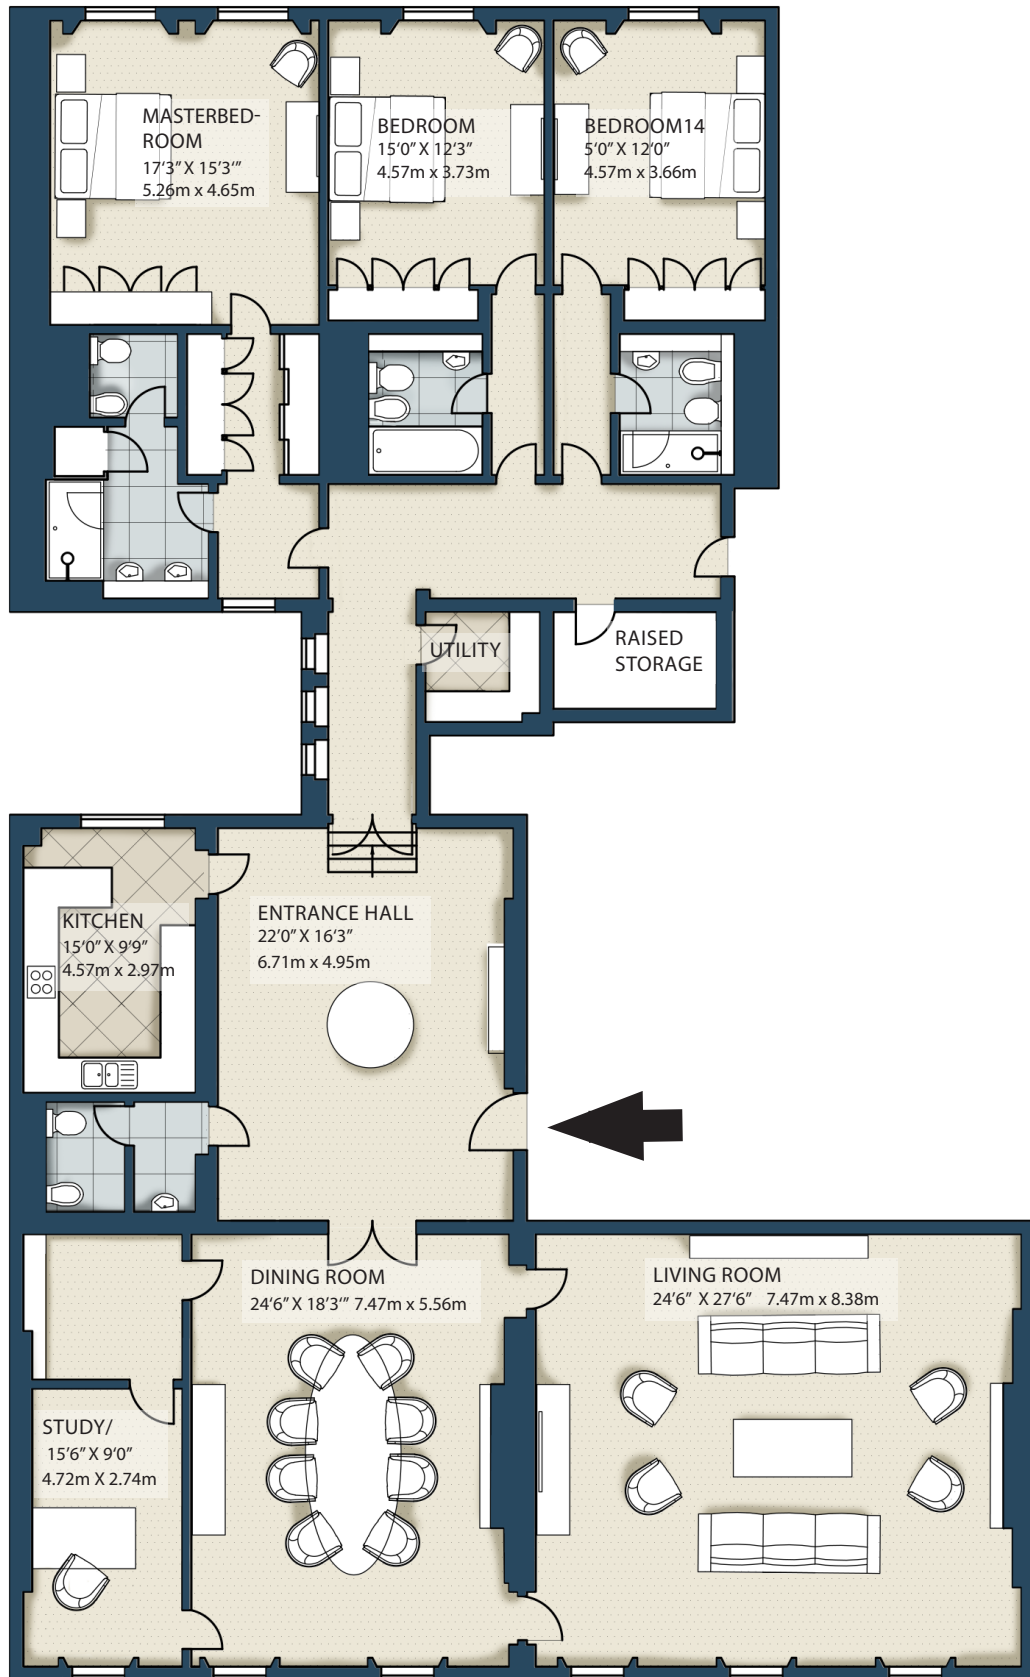

Luxury Three Bedroom Apartment 2nd Floor:

3473 sq.ft. / 322 m2

Please note all floor plan measurements and furniture placements are approximate and may not be to scale.