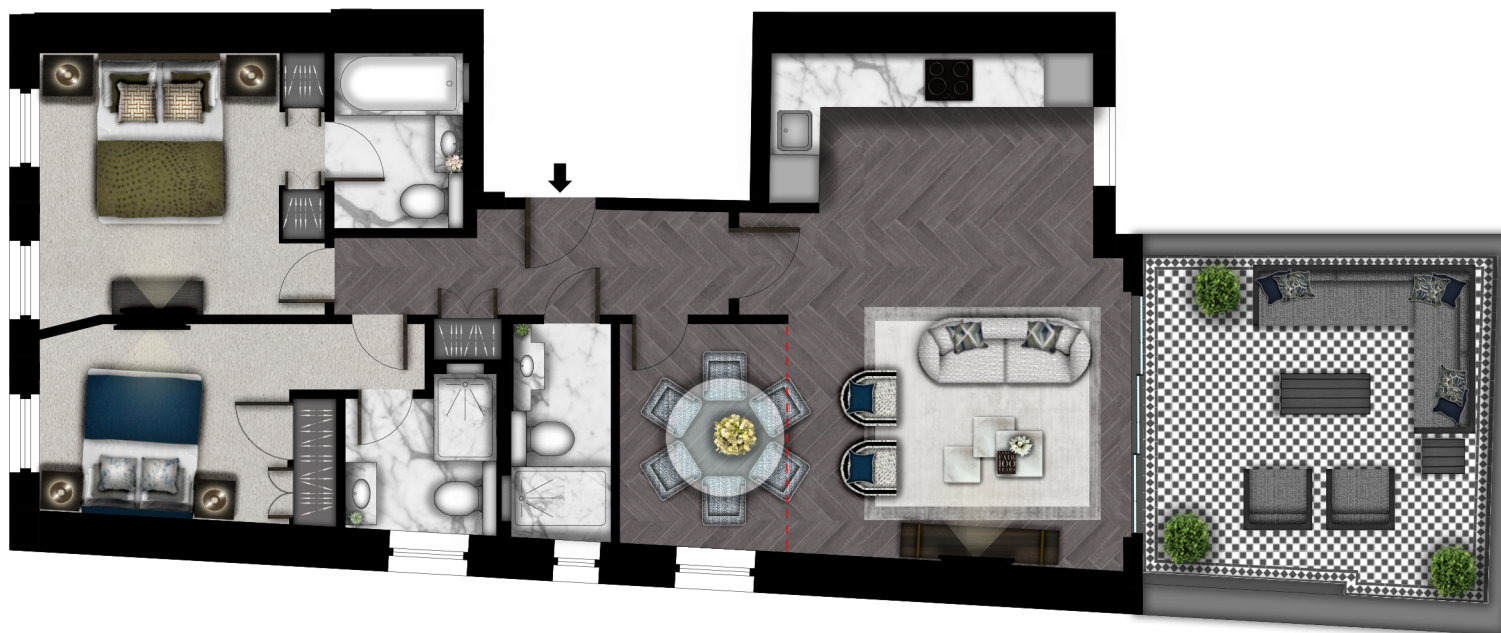

Key :-

W - Wardrobe

JB - Juliette Balcony

THIRD FLOOR

APPROX. GROSS INTERNAL AREA \*  
897 Ft<sup>2</sup> - 83.33 M<sup>2</sup>